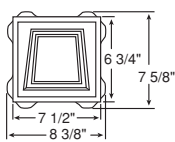

Mounting Blocks for Insulated Siding

Colors: Full color offering plus Paintable (030).

PRODUCT	SHIPPED	ITEM #	LIST PRICE
Original Scalloped Mount for Insulated Siding – 10 / box	Elkland	00 03 5101 ***	$150.82
Jumbo Mount for Insulated Siding – 10 / box	Elkland	00 03 5701 ***	$224.87
Split Block Mini for Insulated Siding – 10 / box	Elkland	00 03 5401 ***	$178.04

Utility Vents for Insulated Siding

Colors: Full color offering plus Paintable (030).

PRODUCT	SHIPPED	ITEM #	LIST PRICE
4" Hooded Vent for Insulated Siding – White (001), and Paintable (030) 4 / box	Elkland	00 03 5804 ***	$127.91
4" Hooded Vent for Insulated Siding – Colors – 1 / box	Elkland	00 03 5805 ***	$31.98
Scalloped Exhaust Vent for Insulated Siding – 4 / box	Elkland	00 03 5801 ***	$99.49

4" Hooded

UL Listed Electrical Mount Blocks

Colors: Full color offering plus Paintable (030).

PRODUCT	Shipped	Item #	List Price
Electrical Blocks			
Electrical Block: Colors – 2 / box	Elkland	00 03 1002 ***	$60.19
Electrical Block: White (001) & Paintable (030) – 10 / box	Elkland	00 03 1001 ***	$300.86
Jumbo Electrical Block – Centered: Colors – 2 / box	Elkland	00 03 2022 ***	$102.60
Jumbo Electrical Block – Centered: White (001) & Paintable (030) – 10 / box	Elkland	00 03 2011 ***	$513.05
Jumbo Electrical Block – Offset: Colors – 2 / box	Elkland	00 03 2002 ***	$102.60
Jumbo Electrical Block – Offset: White (001) & Paintable (030) – 10 / box	Elkland	00 03 2010 ***	$513.05
Super Jumbo Electric Block: Colors – 1 / box	Elkland	00 03 3001 ***	$64.45
Super Jumbo Electric Block: White (001) and Paintable (030) – 4 / box	Elkland	00 03 3011 ***	$257.79