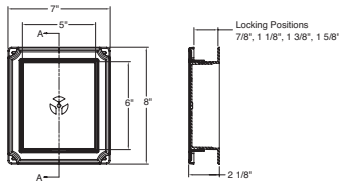

Mounting Blocks for Insulated Siding

Colors: Full color offering plus Paintable (030).

PRODUCT	SHIPPED	ITEM #	LIST PRICE
Original Scalloped Mount for Insulated Siding – 10 / box	Elkland	00 03 5101 ***	$150.82
Jumbo Mount for Insulated Siding – 10 / box	Elkland	00 03 5701 ***	$224.87
Split Block Mini for Insulated Siding – 10 / box	Elkland	00 03 5401 ***	$178.04

Original Scalloped Mount