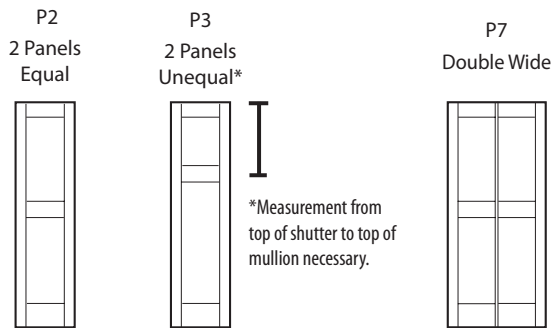

Note: 4 additional colors (282, 283, 284, 285) available for P2 only, in widths: 12", 14 1/2", and lengths 31" - 80".