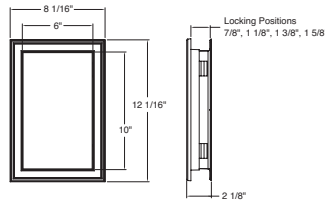

Jumbo Mount