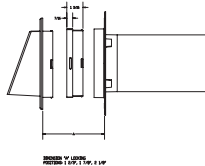

Scalloped Exhaust Vent

UL Listed Electrical Mount Blocks

Colors: Full color offering plus Paintable (030).

PRODUCT	Shipped	Item #	List Price
Electrical Blocks			
Electrical Block: Colors – 2 / box	Elkland	00 03 1002 ***	$60.19
Electrical Block: White (001) & Paintable (030) – 10 / box	Elkland	00 03 1001 ***	$300.86
Jumbo Electrical Block – Centered: Colors – 2 / box	Elkland	00 03 2022 ***	$102.60
Jumbo Electrical Block – Centered: White (001) & Paintable (030) – 10 / box	Elkland	00 03 2011 ***	$513.05
Jumbo Electrical Block – Offset: Colors – 2 / box	Elkland	00 03 2002 ***	$102.60
Jumbo Electrical Block – Offset: White (001) & Paintable (030) – 10 / box	Elkland	00 03 2010 ***	$513.05
Super Jumbo Electric Block: Colors – 1 / box	Elkland	00 03 3001 ***	$64.45
Super Jumbo Electric Block: White (001) and Paintable (030) – 4 / box	Elkland	00 03 3011 ***	$257.79