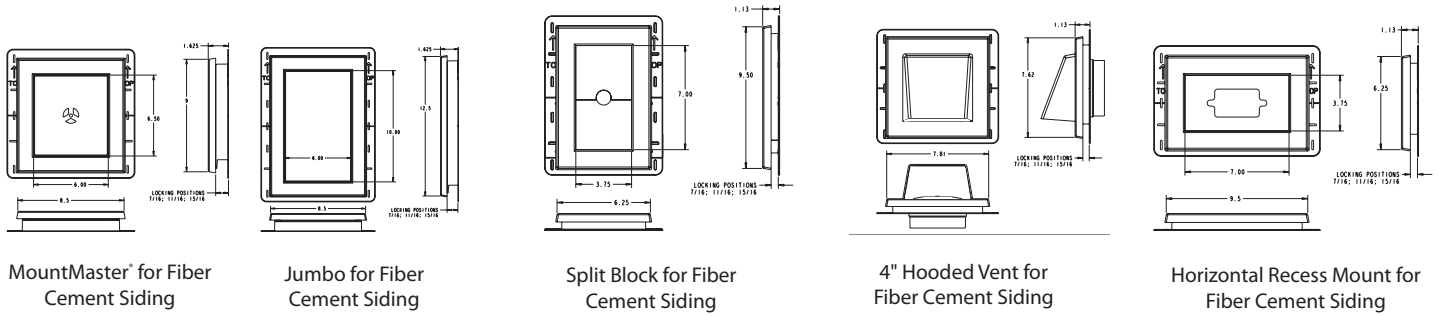

Mount Blocks & Utility Vents for Fiber Cement Siding

Colors: Full color offering plus Paintable (030).

PRODUCT	SHIPPED	ITEM #	LIST PRICE
Fiber Cement Square Mount – 10 / box	Elkland	00 03 7101 ***	$136.31
Fiber Cement Jumbo Mount – 10 / box	Elkland	00 03 7701 ***	$203.32
Fiber Cement Split Block Mini – 10 / box	Elkland	00 03 7401 ***	$145.45
Fiber Cement 4" Hooded Vent – 001 White and 030 Paintable 4 / box	Elkland	00 03 7804 ***	$103.90
Fiber Cement 4" Hooded Vent – colors 1 / box	Elkland	00 03 7805 ***	$25.97
Fiber Cement Horizontal Recessed Mount – 10 / box	Elkland	00 03 7201 ***	$167.23
Small Animal Guard for Fiber Cement 4" Hooded Vent – 1 / box Available in: White (001), Black (002), Wicker (023), and Paintable (030) only	Elkland	00 98 0707 ***	$17.23
Wire Screen for Fiber Cement 4" Hooded Vent – 1 / box	Elkland	00 98 0876 000	$2.23

SturdiMount

Colors: Arctic White (AW), Autumn Tan (AT), Cobble Stone (CS), Khaki Brown (KB), Light Mist (LM), Monterey Tan (MT), Navajo Beige (NB), Sail Cloth (SC), Sandstone Beige (SB), Woodland Cream (WC), Woodstock Brown (WB), Timber Bark (TB), Primed (P)