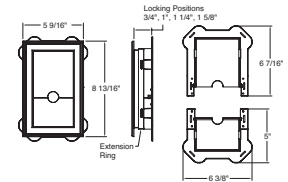

Split Block Mini

Utility Vents for Insulated Siding

Colors: Full color offering plus Paintable (030).

PRODUCT	SHIPPED	ITEM #	LIST PRICE
4" Hooded Vent for Insulated Siding – White (001), and Paintable (030) 4 / box	Elkland	00 03 5804 ***	$127.91
4" Hooded Vent for Insulated Siding – Colors – 1 / box	Elkland	00 03 5805 ***	$31.98
Scalloped Exhaust Vent for Insulated Siding – 4 / box	Elkland	00 03 5801 ***	$99.49