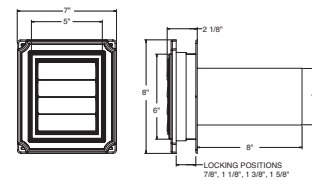

Scalloped Exhaust Vent

UL Listed Electrical Mount Blocks

Colors: Full color offering plus Paintable (030).

PRODUCT	Shipped	Item #	List Price
Electrical Blocks			
Electrical Block: Colors – 2 / box	Elkland	00 03 1002 ***	$60.19
Electrical Block: White (001) & Paintable (030) – 10 / box	Elkland	00 03 1001 ***	$300.86
Jumbo Electrical Block – Centered: Colors – 2 / box	Elkland	00 03 2022 ***	$102.60
Jumbo Electrical Block – Centered: White (001) & Paintable (030) – 10 / box	Elkland	00 03 2011 ***	$513.05
Jumbo Electrical Block – Offset: Colors – 2 / box	Elkland	00 03 2002 ***	$102.60
Jumbo Electrical Block – Offset: White (001) & Paintable (030) – 10 / box	Elkland	00 03 2010 ***	$513.05
Super Jumbo Electric Block: Colors – 1 / box	Elkland	00 03 3001 ***	$64.45
Super Jumbo Electric Block: White (001) and Paintable (030) – 4 / box	Elkland	00 03 3011 ***	$257.79