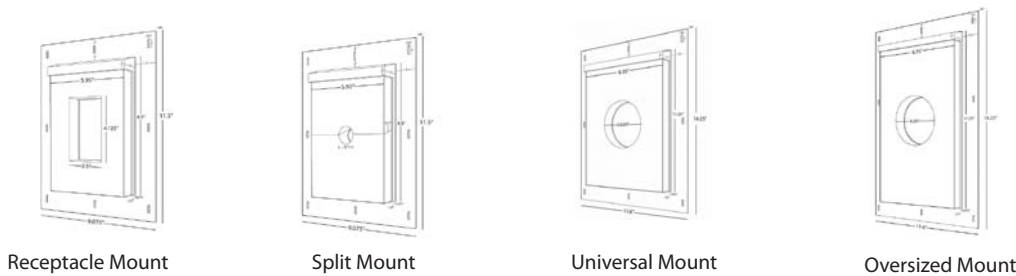

Product	Shipped	Item #	List Price
SturdiMount Receptacle Mount Primed - 5 / box	Elkland	SMR68P	$154.60
SturdiMount Receptacle Mount Colors - 5 / box	Elkland	SMR68**	$189.90
SturdiMount Split Mount Primed - 5 / box	Elkland	SMS68P	$154.60
SturdiMount Split Mount Colors - 5 / box	Elkland	SMS68P	$189.90
SturdiMount Universal Mount Primed - 5 / box	Elkland	SMU811P4	$176.50
SturdiMount Universal Mount Colors - 5 / box	Elkland	SMU811**4	$211.80
SturdiMount Oversized Mount Primed - 5 / box	Elkland	SMO815P	$198.70
SturdiMount Oversized Mount Colors - 5 / box	Elkland	SMO815**	$233.95