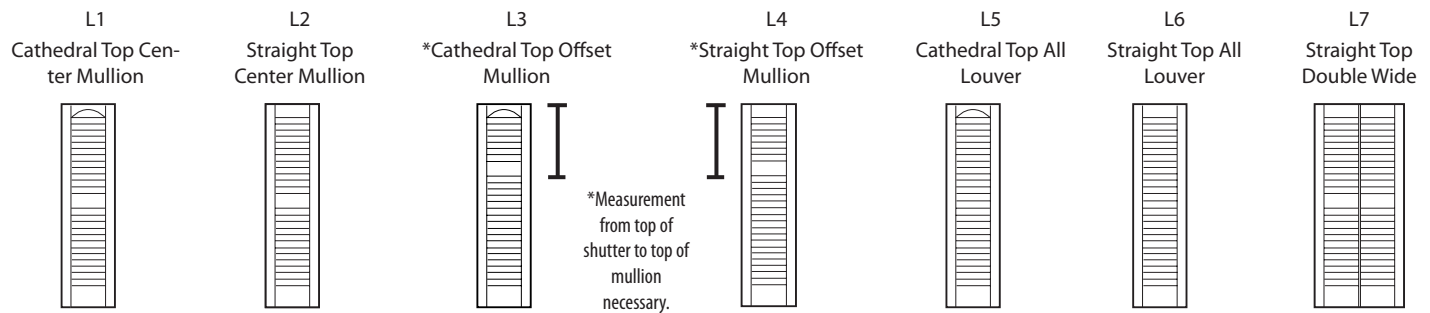

Williamsburg Raised Panel Master Shutter® Width 14 3/4"			
Length	Shipped	Item Number	List Price
31"	Elkland	00 02 1431 ***	\$65.09
35"	Elkland	00 02 1435 ***	\$68.38
39"	Elkland	00 02 1439 ***	\$74.68
43"	Elkland	00 02 1443 ***	\$77.97
47"	Elkland	00 02 1447 ***	\$84.25
51"	Elkland	00 02 1451 ***	\$89.43
55"	Elkland	00 02 1455 ***	\$94.37
59"	Elkland	00 02 1459 ***	\$101.74
63"	Elkland	00 02 1463 ***	\$111.15
67"	Elkland	00 02 1467 ***	\$117.68
67" Cottage Style	Elkland	00 02 6714 ***	\$117.68
71"	Elkland	00 02 1471 ***	\$123.93
75"	Elkland	00 02 1475 ***	\$126.59
80"	Elkland	00 02 1480 ***	\$128.88

Packaged: Boxed pairs with Shutter Lok® fasteners

Note: 4 additional colors (282, 283, 284, 285) available for L1 and L2 only,
in widths: 9 1/4", 12", 14 1/2", and lengths 25"-80".

Shipped: Metamora, MI