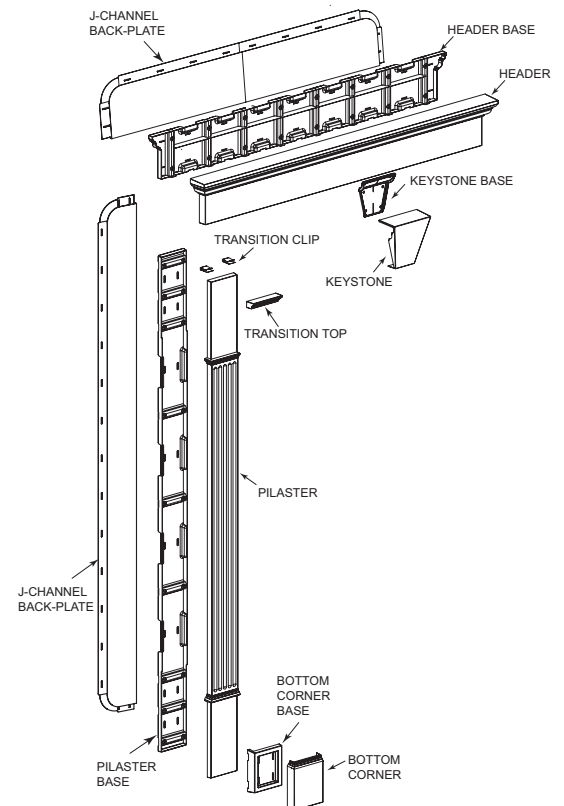

Pilaster for Door Surround (Window Headers Sold Separately)

9 Colors: 001, 002, 008, 023, 028, 034, 078, 117, 123, and Paintable (030). Additional colors available with a 25 piece minimum.

Packaged: Kit includes 2 Pilasters with bases, 2 bottom corners with bases, 2 transition tops, 4 transition clips, and mounting fasteners.

Headers and Optional J – Channel Back – Plate sold separately.

Note: 9" Headers: Flat Panel in standard 128" width and specialty or custom widths over 144" are only available in white (001), bright white (117), white (123), and paintable (030).

Note: Headers with welded on End Caps require modification in the field to fit flush with the Pilaster.

Shipped: Elkland, PA

Pilaster Kit: For use with both 6" and 9" Headers
Pilaster dimensions: 96" x 6 7/8" x 1 7/8"
Accommodates extra tall openings up to 8½ feet.
Pilaster Kit (Window Headers and J-Channel Back-Plate ordered separately)

Common Door Sizes:

32" Door = 51 1/2" Header
36" Door = 55 1/2" Header
10' Door = 139 1/2" Header
16' Door = 211 1/2" Header

These overall dimensions assume:

4" for brick mold,
14" for pilasters, and
1 1/2" for transition pieces

Product	Item #	List Price
Pilaster Kit	00 88 1111 ***	$249.35
J-Channel Back-Plate for Pilaster (001 or 030 only)	00 83 2696 ***	$87.20

J – Channel Back – Plate

Colors: Back Plates only available in white (001) and paintable (030)

Shipped: Elkland, PA.

6" Custom Cut J-Channel Back-Plate (colors 001 or 030 only)	
Width	List Price
24" - 65"	$81.62
65 1/4" - 93"	$91.02
93 1/4" - 144"	$153.78

9" Custom Cut J-Channel Back-Plate (colors 001 or 030 only)	
Width	List Price
24" - 65"	$93.93
65 1/4" - 93"	$107.16
93 1/4" - 144"	$175.52
144 1/4" - 218"	$255.30
218 1/4" - 256"	$335.98