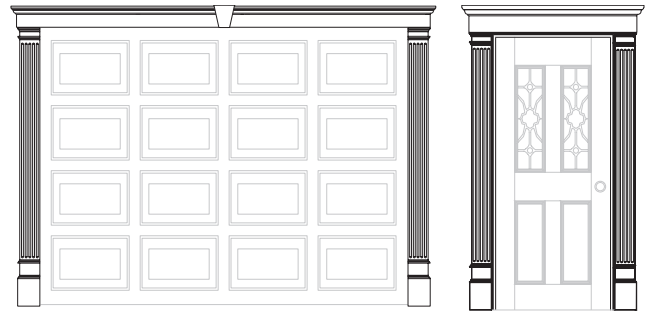

Pilaster for Door Surround (Window Headers Sold Separately)

9 Colors: 001, 002, 008, 023, 028, 034, 078, 117, 123, and Paintable (030). Additional colors available with a 25 piece minimum.

Packaged: Kit includes 2 Pilasters with bases, 2 bottom corners with bases, 2 transition tops, 4 transition clips, and mounting fasteners.

Headers and Optional J – Channel Back – Plate sold separately.

Note: 9" Headers: Flat Panel in standard 128" width and specialty or custom widths over 144" are only available in white (001), bright white (117), white (123), and paintable (030).

Note: Headers with welded on End Caps require modification in the field to fit flush with the Pilaster.

Shipped: Elkland, PA

Pilaster Kit: For use with both 6" and 9" Headers
Pilaster dimensions: 96" x 6 7/8" x 1 7/8"
Accommodates extra tall openings up to 8½ feet.
Pilaster Kit (Window Headers and J-Channel Back-Plate ordered separately)

Common Door Sizes:

32" Door = 51 1/2" Header
36" Door = 55 1/2" Header
10' Door = 139 1/2" Header
16' Door = 211 1/2" Header

These overall dimensions assume:

4" for brick mold,
14" for pilasters, and
1 1/2" for transition pieces

Product	Item #	List Price
Pilaster Kit	00 88 1111 ***	$249.35
J-Channel Back-Plate for Pilaster (001 or 030 only)	00 83 2696 ***	$87.20

J – Channel Back – Plate

Colors: Back Plates only available in white (001) and paintable (030)

Shipped: Elkland, PA.

6" Custom Cut J-Channel Back-Plate (colors 001 or 030 only)	
Width	List Price
24" - 65"	$81.62
65 1/4" - 93"	$91.02
93 1/4" - 144"	$153.78

9" Custom Cut J-Channel Back-Plate (colors 001 or 030 only)	
Width	List Price
24" - 65"	$93.93
65 1/4" - 93"	$107.16
93 1/4" - 144"	$175.52
144 1/4" - 218"	$255.30
218 1/4" - 256"	$335.98