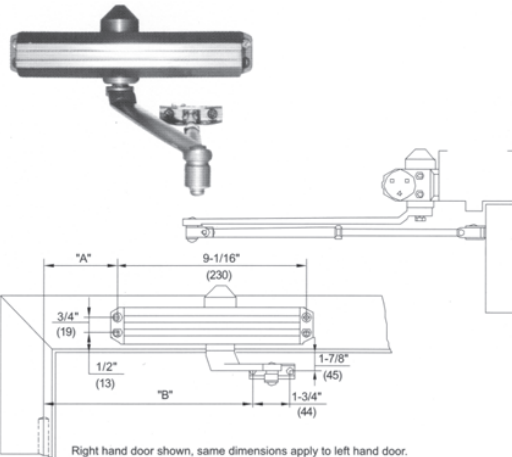

Top Jamb Installation

Closer mounted on frame face. Arm jamb bracket on door top rail.

OPENING	DIM."A"CLOSER		DIM."B"ARM SHOE	
	INCHES	MM	INCHES	MM
TO 100°	7-1/2"	(191)	13-1/2"	(343)
100° TO 120°	6"	(152)	12"	(305)
OVER 120°	3-1/2"	(89)	9-1/2"	(241)