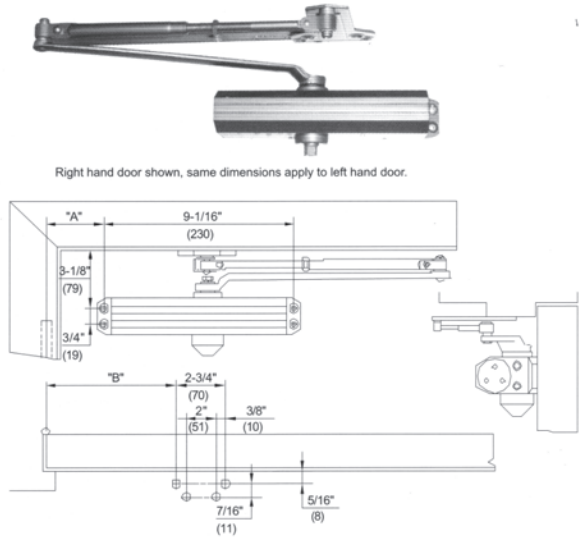

Parallel Arm Installation

Closer mounted on door. Bracket on frame soffit.

Right hand door shown, same dimensions apply to left hand door.

OPENING	DIM."A"CLOSER		DIM."B" PA BRACKET	
	INCHES	MM	INCHES	MM
TO 100°	7-5/8"	(194)	9-1/4"	(235)
100° TO 120°	6-1/8"	(156)	7-3/4"	(197)
OVER 120°	4-1/8"	(105)	5-3/4"	(146)

		DOOR		MAXIMUM DOOR SIZE					
		TYPE OF INST	*	3'	3'	4'	4'	4'	
				(0.85M)	(0.90M)	(1.00M)	(1.10M)	(1.20M)	
5014 (1-4)	INDOOR	RA T.J.	FULL 360° TURNS OF POWER ADJUSTMENT SHAWT	1	1	2	3	3	
		RA		2	2	3	4	5	
	EXDOOR	RA T.J.		5	6	8	NOT RECOMMENDED		
		RA		8	9	12	NOT RECOMMENDED		
5036 (3-6)	INDOOR	RA T.J.	FULL 360° TURNS OF POWER ADJUSTMENT SHAWT	2	4	6	9	11	
		RA		3	5	7	10	13	
	EXDOOR	RA T.J.		3	5	7	10	13	
		RA		5	7	10	14	16	

APPLICABLE DOOR WEIGHT CHART		
MODEL	DOOR WIDTH	DOOR WEIGHT
5014 sizes 1-4	800 - 1200 (32" - 48")	15-85
5036 sizes 3-6	800 - 1500 (32" - 60")	15-150