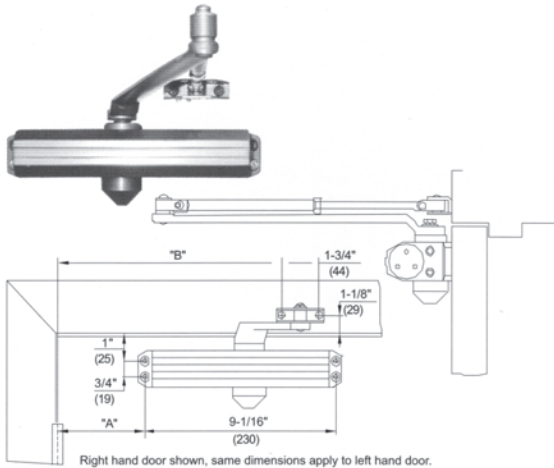

LAWRENCE® HARDWARE INC.

1 - 800 - 435 - 9568

5000 Series

MED/HVY DUTY CLOSER

Grade 1

Regular Arm Installation

Closer mounted on door. Arm iamb bracket on frame face.

Right hand door shown, same dimensions apply to left hand door.

OPENING	DIM."A"CLOSER		DIM."B"ARM SHOE	
	INCHES	MM	INCHES	MM
TO 100°	7"	(178)	13"	(330)
100° TO 120°	6"	(152)	12"	(305)
OVER 120°	3-1/2"	(89)	9-1/2"	(241)